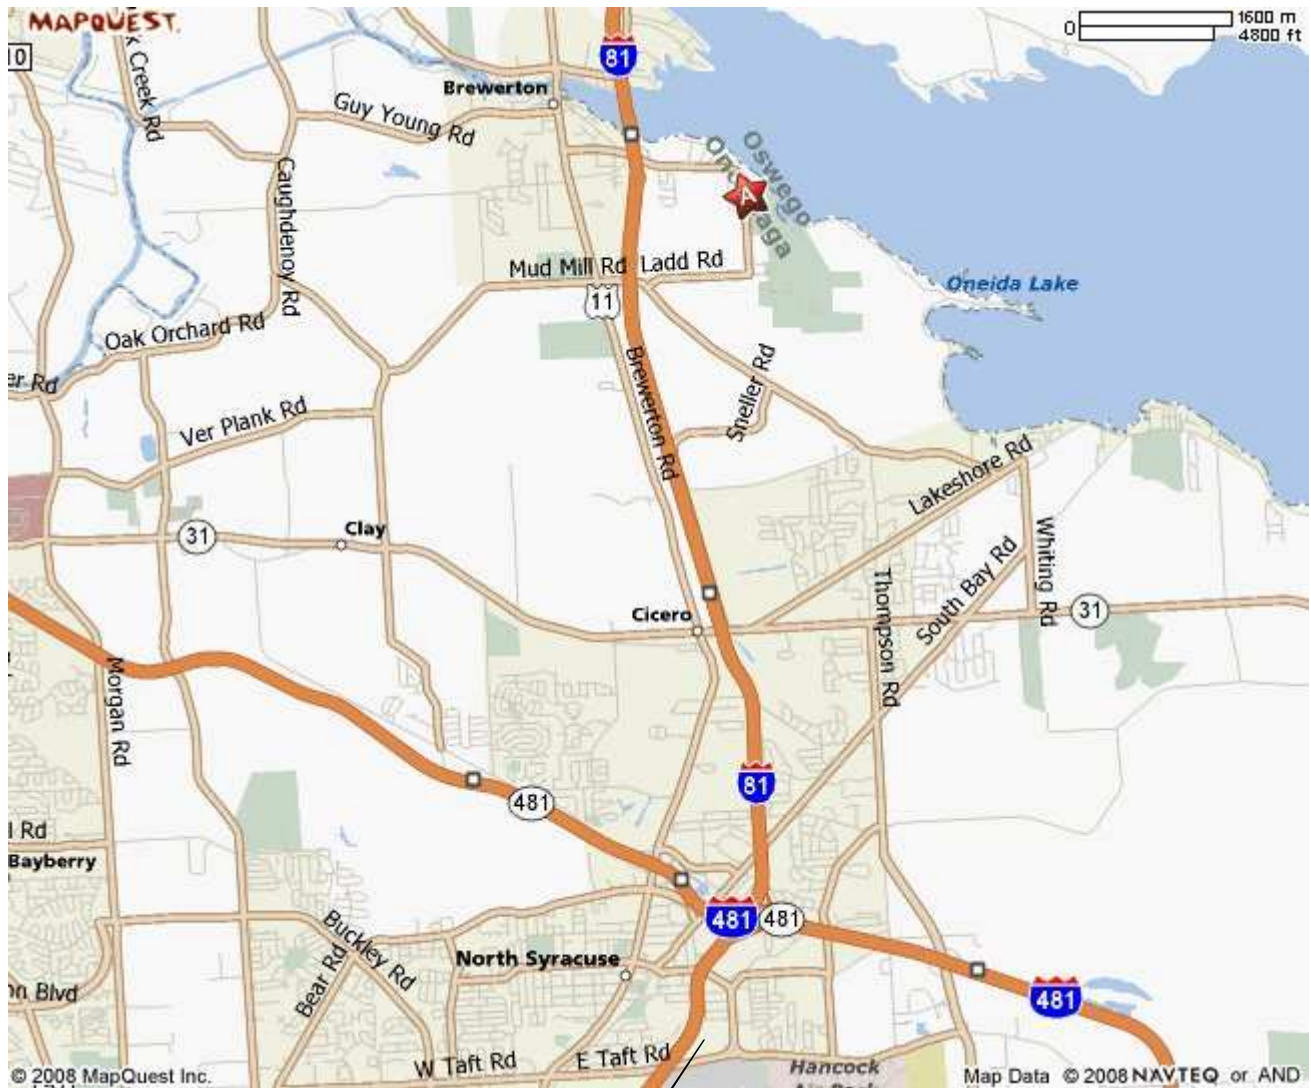

A: Oneida Shores Park: 9400 Bartel Rd, Brewerton, NY 13029, (315)676-7366

To Syracuse, NY

Directions:

West – Take NYS Thruway 90 to Exit 36. Head north on Route 81. Follow route 81 to exit 31 toward US-11/ Brewerton. Take left at bottom of ramp. Park entrance will be on your left

East – Take NYS Thruway 90 to Exit 34a. Head north on Route 481 to Exit 9n route 81 north. Follow route 81 to exit 31 toward US-11/ Brewerton. Take left at bottom of ramp. Park entrance will be on your left

North/South – take route 81 to exit 31 toward US-11/ Brewerton. Take left at bottom of ramp. Park entrance will be on your left